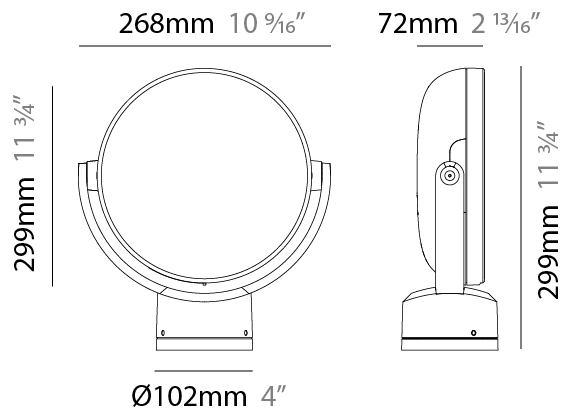

PROJECT
TYPE
SPECIFIER
QUANTITY
DATE

SUN SURFACE

E9F238-

base number	Finish Options	Lens Options

1. To build a product code in our configurator select the specify button on the base model # product page
2. To build a manual product code on this datasheet choose from the options listed below in blue font and add the suffix to the base model #

GENERAL

Series: Sun
Brand: Platek
Division: Exterior
Mounting Type: Surface
Mounting Location: Above Ground
Subcategory: Flood

PHYSICAL

Shape: Round
Diameter (mm): 229
Diameter (in): 9
Width (mm): 72
Width (in): 2 13/16
Height (mm): 299
Height (in): 10 9/16
Light Distribution: Adjustable / Direct
Weight (kg): 2.10 Kg
Weight (lbs): 4.63
Screws: No visible screws
Fixture Finish: BLK / WHI / GRY / COR / ANT / BRZ
Fixture Material: Aluminum Die Cast

ELECTRICAL

Lamp Type: LED
Input Wattage (W): 21
Dimming: Bluetooth technology or DMX
Control Gear: DMX
Driver Included: No
Driver Location: Remote
Driver Type: Constant Current - Universal
Driver Class: Class 2
Input Voltage (V): 120 - 277
Constant Current (MA): 900

LED

Number of LEDs: 8
Color Temperature (°K): RGBW
CRI: >80 CRI
Lamp Life (hrs): 60000
Special LEDs offerings: RGBW

OPTICAL

Optic°: 24 / 40 / 70

RATINGS AND CERTIFICATIONS

Certified By: Certified for North American Standards
IP rating: IP66
IK Rating: IK09
Bug Rating: B3 U0 G0