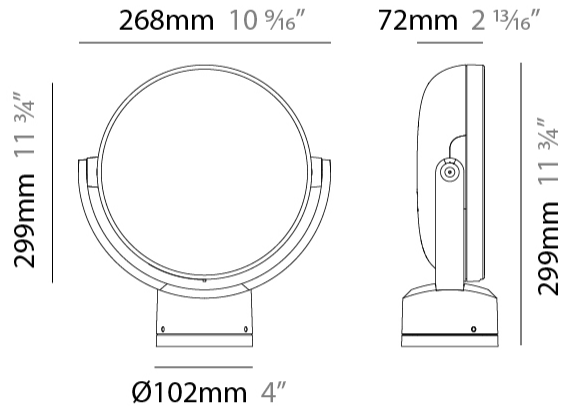

SUN SURFACE

E9F230-

base number   Finish   Lens
Options   Options

1. To build a product code in our configurator select the specify button on the base model # product page
2. To build a manual product code on this datasheet choose from the options listed below in blue font and add the suffix to the base model #

GENERAL

Series: Sun
Brand: Platek
Division: Exterior
Mounting Type: Surface
Mounting Location: Above Ground
Subcategory: Flood

PHYSICAL

Shape: Round
Diameter (mm): 229
Diameter (in): 9
Width (mm): 72
Width (in): 2 13/16
Height (mm): 299
Height (in): 10 9/16
Light Distribution: Adjustable / Direct
Weight (kg): 2.10 Kg
Weight (lbs): 4.63
Screws: No visible screws
Fixture Finish: [BLK / WHI / GRY / COR / ANT / BRZ](#)
Fixture Material: Aluminum Die Cast

ELECTRICAL

Lamp Type: LED
Total Output Wattage (W): 40
Dimming: Bluetooth technology or DMX
Control Gear: DMX
Driver Included: No
Driver Location: Remote
Driver Type: Constant Current - Universal
Driver Class: Class 2
Input Voltage (V): 120 - 277
Constant Current (MA): 900

LED

Number of LEDs: 16
Color Temperature (°K): RGBW
Max. Delivered Lumen (lm): 2070
Nominal Lumen (lm): 5000
CRI: >80 CRI
Lamp Life (hrs): 60000
Special LEDs offerings: RGBW

OPTICAL

Optic°: [24 / 40 / 70](#)

RATINGS AND CERTIFICATIONS

Certified By: Certified for North American Standards
IP rating: IP66
IK Rating: IK09
Bug Rating: B2 U0 G0